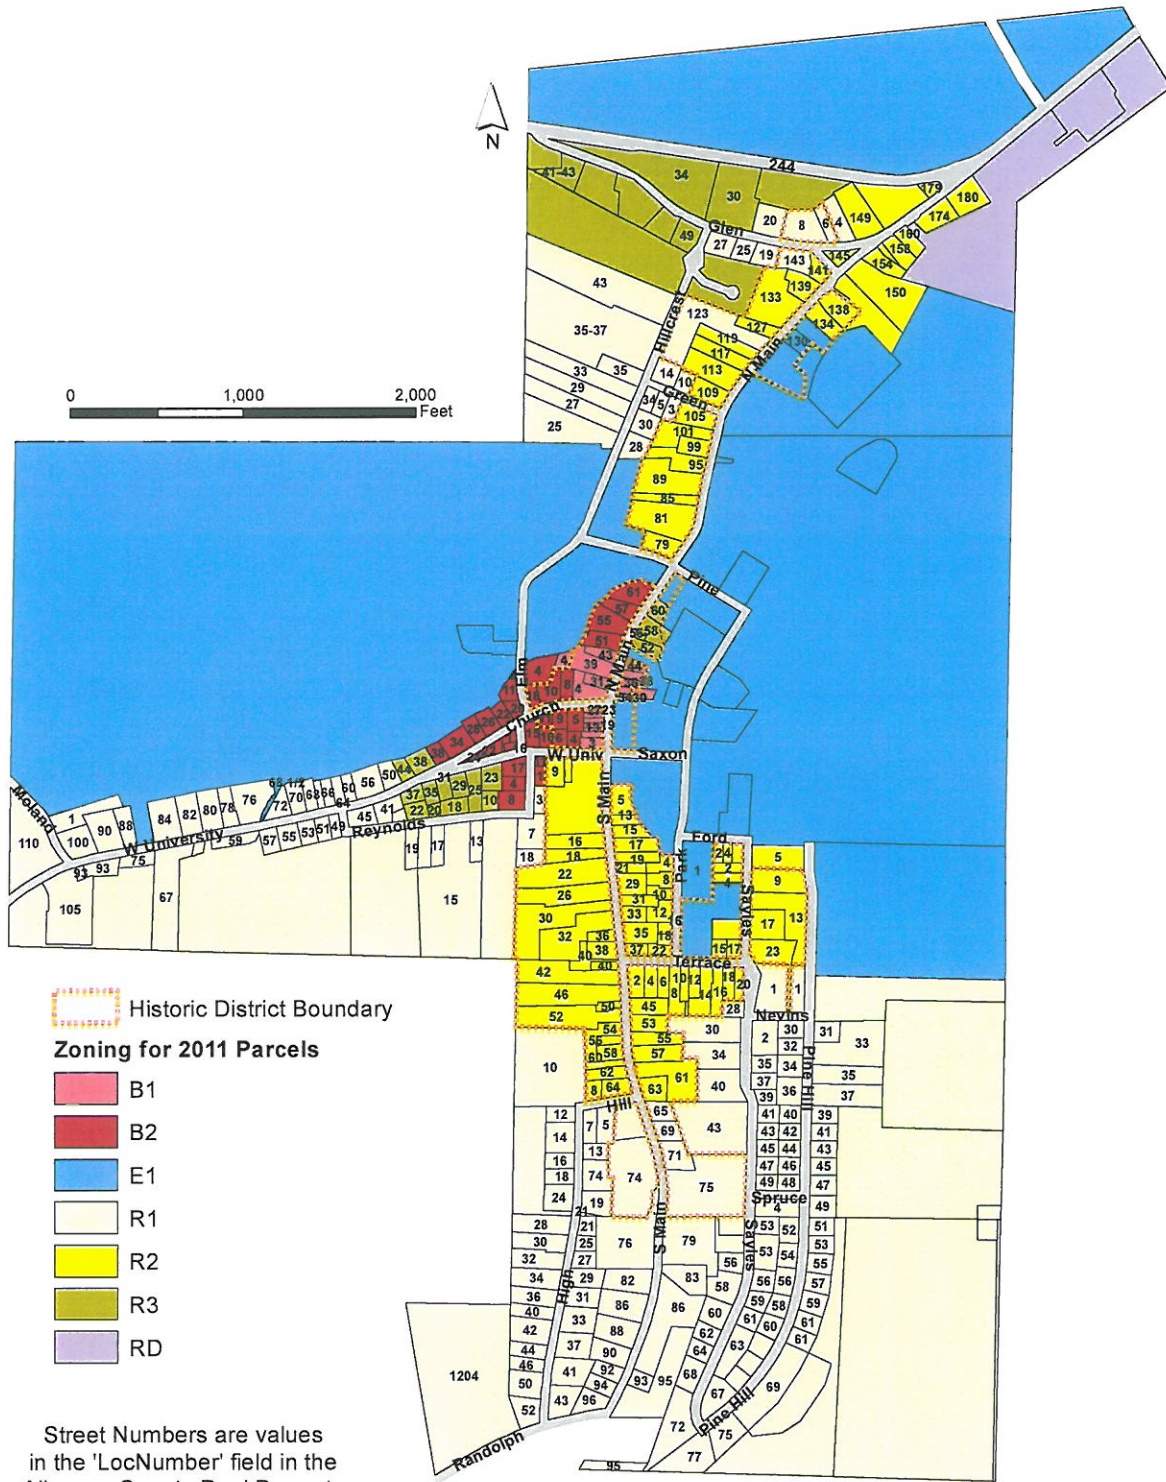

# Zoning for 2011 Parcel Data with Historic District Boundary

Information displayed on this map is for Village of Alfred Planning Board use only.